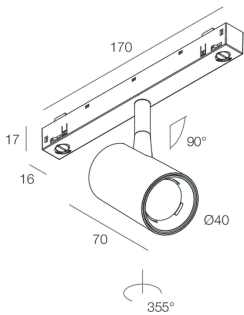

Novalux S.r.l. via Marzabotto, 2 40050 Funo di Argelato (BO) Italy
Tel: +39 051 860558 · Fax +39 051 6647859 · Mail: info@novalux.it · VAT number 00536541204 · novalux.com
Company subject to the management and coordination by SLV GmbH

This technical data sheet is owned by Novalux S.r.l., all rights reserved. Novalux S.r.l. reserves the right to make changes without prior notice.