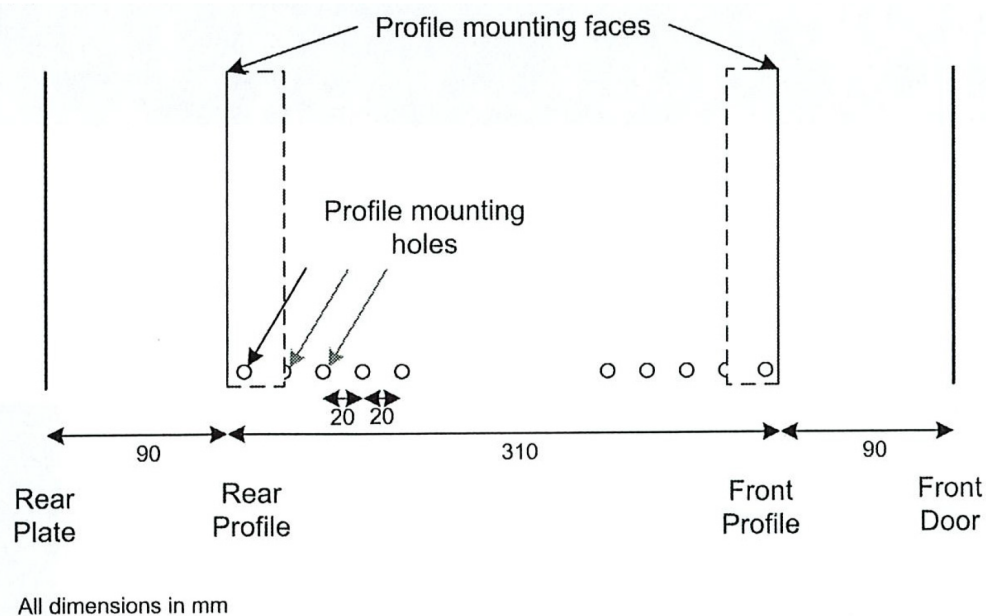

Dessins de produits

Informations concernant les références produits

Référence du produit	Description
WB12.5SG	Coffret muraux, 12u, 500 mm de profondeur, gris
WB12.5SGB	Coffret Muraux 12U 500 mm de Profondeur Noir
WB15.5SG	Coffret muraux, 15U, 500 mm de profondeur, gris
WB15.5SGB	Coffret Muraux 15U 500 mm de Profondeur Noir
WB18.5SG	Coffret muraux, 18u, 500 mm de profondeur, gris
WB18.5SGB	Coffret muraux, 18u, 500 mm de profondeur, noir
WB21.5SG	Coffret muraux, 21u, 500 mm de profondeur, gris
WB21.5SGB	Coffret muraux, 21u, 500 mm de profondeur, noir
WB6.5SG	Coffret muraux, 6u, 500 mm de profondeur, gris
WB6.5SGB	Coffret Muraux 6U 500 mm de Profondeur Noir
WB9.5SG	Coffret muraux, 9u, 500 mm de profondeur, gris
WB9.5SGB	Coffret Muraux 9U 500 mm de Profondeur Noir
WBFP12.5SG	Coffret muraux, 12u, 500 mm de profondeur, gris - Emballées à plat