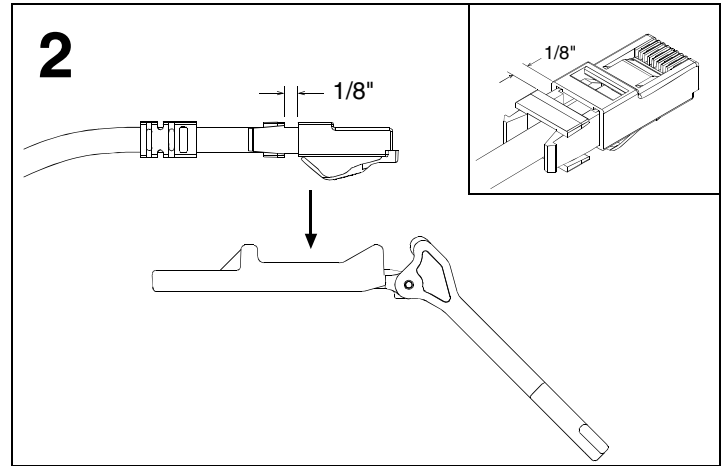

PN320 INSTALLATION INSTRUCTIONS

© Panduit Corp. 2003

Printed in U.S.A.

WORLDWIDE SUBSIDIARIES AND SALES OFFICES

10500 West 167th Street
Orland Park, Illinois 60467

Technical Support: 866-405-6654
Fax: 708-444-6993