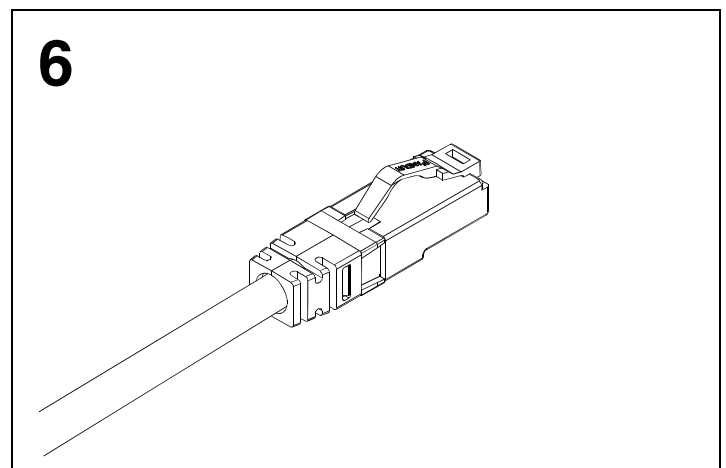

PN320 INSTALLATION INSTRUCTIONS

© Panduit Corp. 2003

Printed in U.S.A.

WORLDWIDE SUBSIDIARIES AND SALES OFFICES

10500 West 167th Street
Orland Park, Illinois 60467

Technical Support: 866-405-6654
Fax: 708-444-6993