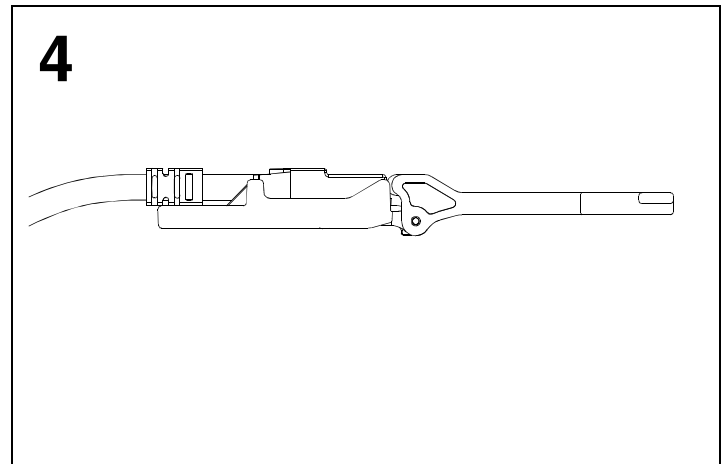

PN320 INSTALLATION INSTRUCTIONS

© Panduit Corp. 2003

Printed in U.S.A.

WORLDWIDE SUBSIDIARIES AND SALES OFFICES

10500 West 167th Street
Orland Park, Illinois 60467

Technical Support: 866-405-6654
Fax: 708-444-6993