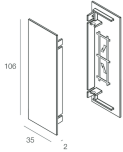

RECTA

111420.02

novalux
ITALIAN LIGHTING DESIGN SINCE 1948

COMPLETION ACCESSORIES

RECTA: COPPIA TESTATE NE

111428.02