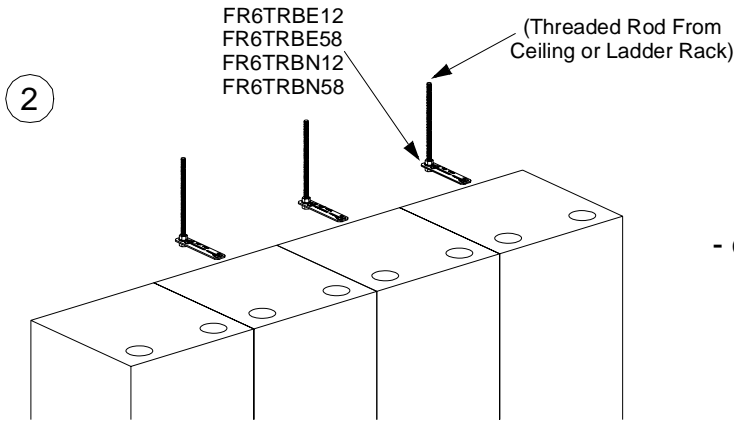

FOR USE WITH PANDUIT *FIBER*RUNNER 6x4 ROUTING SYSTEMS

*FIBER*RUNNER 6x4 DUAL DOWNSPOUT FITTING

Panduit Part Number: FRDDS6X4, FRDDSHC6

INSTALLATION INSTRUCTIONS

Panduit Corp. 2002

Printed in U.S.A.

TOP VIEW

TYPICAL INSTALLATION

- or -

INSTALLATION INSTRUCTIONS

TYPICAL INSTALLATION CONTINUED...

- or -

FR12BS-L

HINGE OPERATION

Instruction Sheet RW163