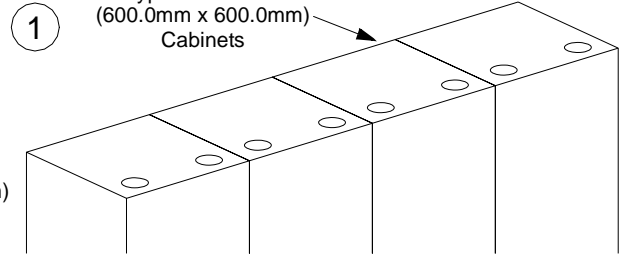

TYPICAL INSTALLATION

- or -