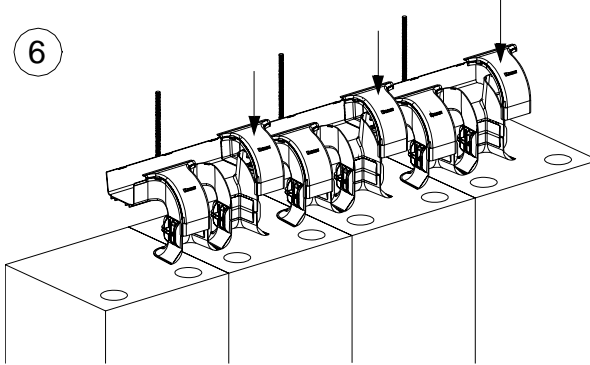

FOR USE WITH PANDUIT *FIBER*RUNNER 6x4 ROUTING SYSTEMS

*FIBER*RUNNER 6x4 DUAL DOWNSPOUT FITTING

Panduit Part Number: FRDDS6X4, FRDDSHC6

INSTALLATION INSTRUCTIONS

Panduit Corp. 2002

Printed in U.S.A.

TOP VIEW

TYPICAL INSTALLATION

- or -

INSTALLATION INSTRUCTIONS

TYPICAL INSTALLATION CONTINUED...

- or -

FR12BS-L

HINGE OPERATION

Instruction Sheet RW163