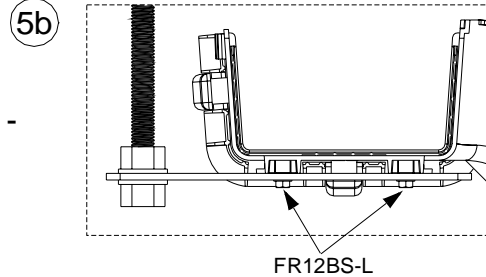

FOR USE WITH PANDUIT *FIBER*RUNNER 6x4 ROUTING SYSTEMS

*FIBER*RUNNER 6x4 DUAL DOWNSPOUT FITTING

Panduit Part Number: FRDDS6X4, FRDDSHC6

INSTALLATION INSTRUCTIONS

Panduit Corp. 2002

Printed in U.S.A.

TOP VIEW

TYPICAL INSTALLATION

- or -

INSTALLATION INSTRUCTIONS

TYPICAL INSTALLATION CONTINUED...

- or -

FR12BS-L

HINGE OPERATION

Instruction Sheet RW163