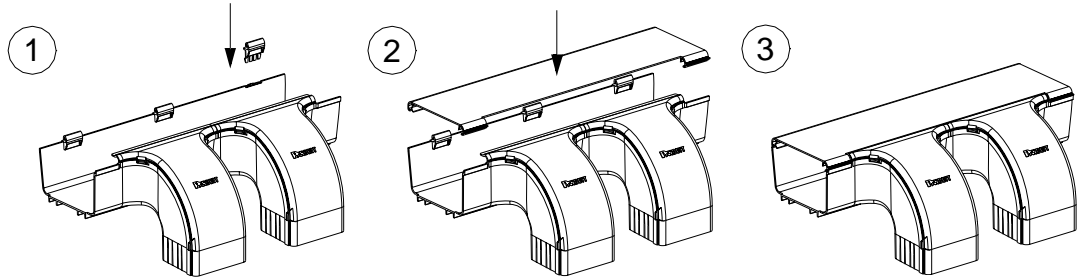

FOR USE WITH PANDUIT *FIBER*RUNNER 6x4 ROUTING SYSTEMS

*FIBER*RUNNER 6x4 DUAL DOWNSPOUT FITTING

Panduit Part Number: FRDDS6X4, FRDDSHC6

INSTALLATION INSTRUCTIONS

Panduit Corp. 2002

Printed in U.S.A.

TOP VIEW

TYPICAL INSTALLATION

- or -

INSTALLATION INSTRUCTIONS

TYPICAL INSTALLATION CONTINUED...

- or -

FR12BS-L

HINGE OPERATION

Instruction Sheet RW163