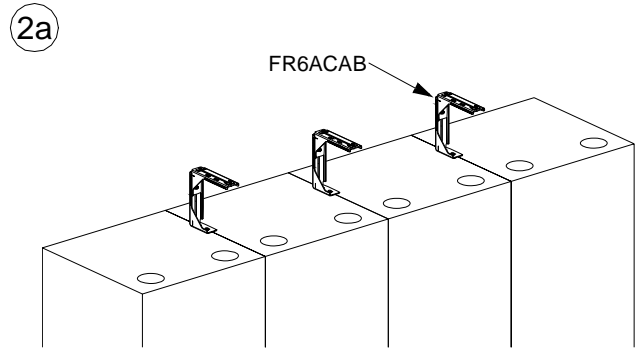

FOR USE WITH PANDUIT *FIBER*RUNNER 6x4 ROUTING SYSTEMS

*FIBER*RUNNER 6x4 DUAL DOWNSPOUT FITTING

Panduit Part Number: FRDDS6X4, FRDDSHC6

INSTALLATION INSTRUCTIONS

Panduit Corp. 2002

Printed in U.S.A.

TOP VIEW

TYPICAL INSTALLATION

- or -

INSTALLATION INSTRUCTIONS

TYPICAL INSTALLATION CONTINUED...

- or -

FR12BS-L

HINGE OPERATION

Instruction Sheet RW163