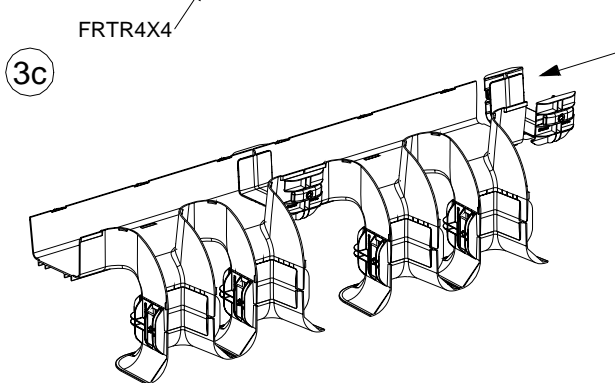

FOR USE WITH PANDUIT *FIBER*RUNNER 6x4 ROUTING SYSTEMS

*FIBER*RUNNER 6x4 DUAL DOWNSPOUT FITTING

Panduit Part Number: FRDDS6X4, FRDDSHC6

INSTALLATION INSTRUCTIONS

Panduit Corp. 2002

Printed in U.S.A.

TOP VIEW

TYPICAL INSTALLATION

- or -

INSTALLATION INSTRUCTIONS

TYPICAL INSTALLATION CONTINUED...

- or -

FR12BS-L

HINGE OPERATION

Instruction Sheet RW163