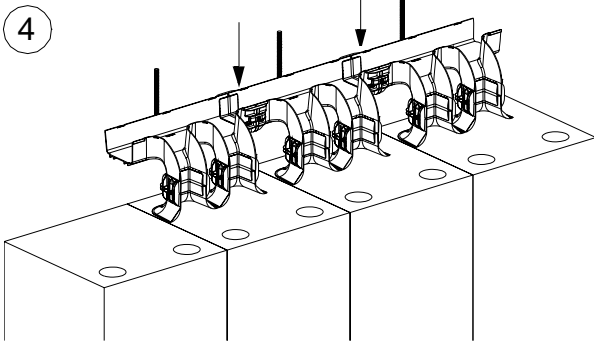

FOR USE WITH PANDUIT *FIBER*RUNNER 6x4 ROUTING SYSTEMS

*FIBER*RUNNER 6x4 DUAL DOWNSPOUT FITTING

Panduit Part Number: FRDDS6X4, FRDDSHC6

INSTALLATION INSTRUCTIONS

Panduit Corp. 2002

Printed in U.S.A.

TOP VIEW

TYPICAL INSTALLATION

- or -

INSTALLATION INSTRUCTIONS

TYPICAL INSTALLATION CONTINUED...

- or -

FR12BS-L

HINGE OPERATION

Instruction Sheet RW163