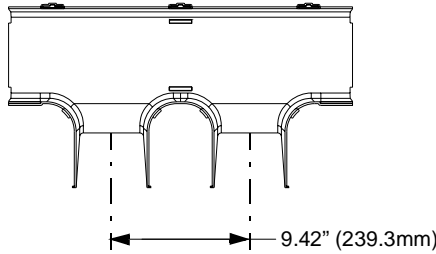

FOR USE WITH PANDUIT *FIBER*RUNNER 6x4 ROUTING SYSTEMS

*FIBER*RUNNER 6x4 DUAL DOWNSPOUT FITTING

Panduit Part Number: FRDDS6X4, FRDDSHC6

INSTALLATION INSTRUCTIONS

Panduit Corp. 2002

Printed in U.S.A.

TOP VIEW