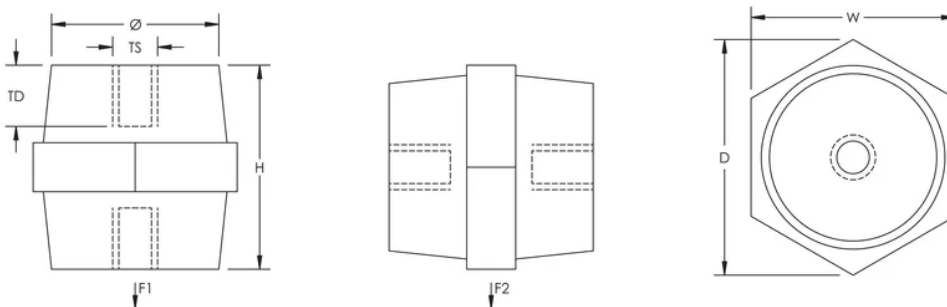

Dielectric Strength, IEC 61439,1: 3500 VAC à 1-min

Dielectric Strength, UL: 1500

Insulation Voltage: 1000; 1500

Height: 45-mm

Hex Width: 41-mm

Depth: 47-mm

Thread Size: M6

Thread Depth: 9-mm

Diameter: 34-mm

Static Load 1: 11000 N

Static Load 2: 6500 N

Unit Weight: 0,1-kg

ADDITIONAL PRODUCT DETAILS

Les distances d'amorçage et la distance minimale doivent être conformes à la norme d'application concernée.

DIAGRAMS

AVERTISSEMENT

Les produits nVent doivent être installés et utilisés conformément aux consignes figurant dans les fiches d'instructions et les documents de formation des produits nVent. Les fiches d'instructions sont disponibles à l'adresse suivante: www.nvent.com et auprès de votre représentant du service client nVent. Une mauvaise installation, une utilisation incorrecte, une application erronée ou toute autre forme de non-respect scrupuleux des instructions et avertissements de nVent peuvent entraîner un dysfonctionnement du produit, des dommages matériels, des lésions corporelles graves et le décès et/ou annuler votre garantie.