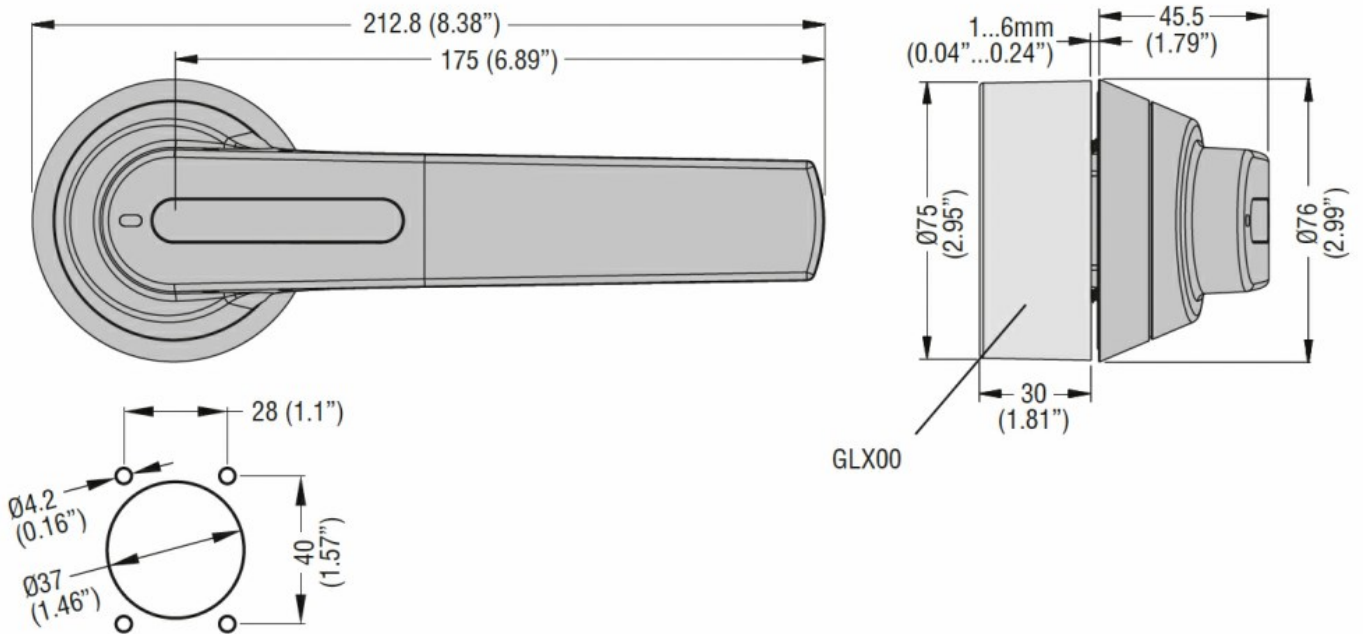

Product designation
 Product type designation

Handle
 GLX6

Dimensions

Certifications and compliance

Compliance

IEC/EN 60947-1
 IEC/EN 60947-3

Certifications

cULus

ETIM classification

ETIM 8.0

EC000230 -
 Door coupling
 handle for
 switchgear