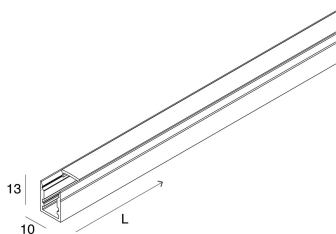

Novalux S.r.l. via Marzabotto, 2 40050 Funo di Argelato (BO) Italy
Tel: +39 051 860558 · Fax +39 051 6647859 · Mail: info@novalux.it · VAT number 00536541204 · novalux.com
Company subject to the management and coordination by SLV GmbH

This technical data sheet is owned by Novalux S.r.l., all rights reserved. Novalux S.r.l. reserves the right to make changes without prior notice.