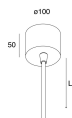

Features

Use: Indoor
 Type of installation: RECESSED INTO PLASTERBOARD
 Emission: DIRECT
 Optics: OPAL
 Dimming: PUSH, DALI
 Emergency: NO
 L: 1200mm
 A: 1200mm
 H: 90mm
 D: 1225mm
 Made in: ITALY
 Warranty: 5 years
 Weight: 18.8kg

[View more product info](#)

MOUNTING ACCESSORIES

ROTO: ALIMENTAZIONE L1200 5P. BIA.

104424.01

ROTO: ALIMENTAZIONE L3000 5P. BIA.

104426.01

ROTO: D=1200 KIT 4 SOSP. L3000

104429.99