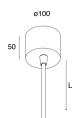

Features

Use: Indoor
 Type of installation: RECESSED INTO PLASTERBOARD
 Emission: DIRECT
 Optics: OPAL
 Dimming: PUSH, DALI
 Emergency: NO
 L: 1200mm
 A: 1200mm
 H: 90mm
 D: 1225mm
 Made in: ITALY
 Warranty: 5 years
 Weight: 18.8kg

Tech data

Luminaire input power: 119.4W
 Luminaire luminous flux: 15911lm
 IP: 20
 Insulation class: I
 Supply voltage: 220-240V 50/60Hz
 SELV: Si

Source

Light source: LED
 Source power: 108W
 Source luminous flux: 19416lm
 Colour temperature: 3000K
 CRI: >80
 Colour tolerance: 3 Step MacAdam
 LED lifespan: 50000h L80 B20

[View more product info](#)

MOUNTING ACCESSORIES

ROTO: ALIMENTAZIONE L1200 5P. BIA.

104424.01

ROTO: ALIMENTAZIONE L3000 5P. BIA.

104426.01

ROTO: D=1200 KIT 4 SOSP. L3000

104429.99