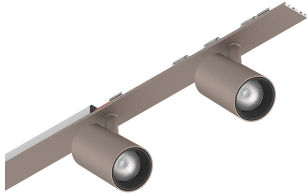

# P-30 STRIP LED

105882.21

**novalux**  
ITALIAN LIGHTING DESIGN SINCE 1948

## Features

Use: Indoor  
Type of installation: RECESSED INTO PLASTERBOARD, SUSPENDED, CEILING MOUNTED  
Emission: ADJUSTABLE  
Optics: SPOT  
Beam: 40°  
Colour: CAPPUCCINO  
Dimming: ON/OFF  
Emergency: NO  
L: 800mm  
A: 31mm  
Made in: ITALY  
Warranty: 5 years

## Tech data

Luminaire input power: 14.9W  
Luminaire luminous flux: 970lm  
IP: 20  
Insulation class: I  
Supply voltage: 220-240V 50/60Hz  
SELV: Si