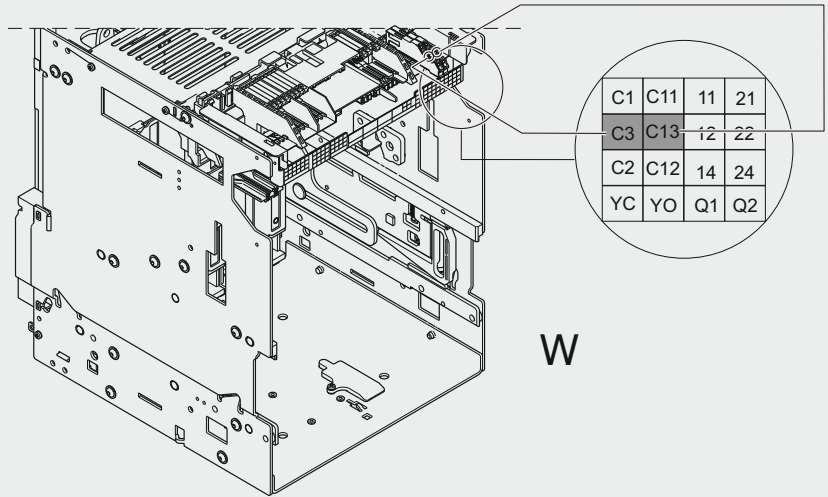

W

For more information please contact:

ABB S.p.A.
ABB SACE Division

Via Pescaria, 5
24123 Bergamo - Italy
Phone: +39 035 395 111
Fax: +39 035 395 306 - 433