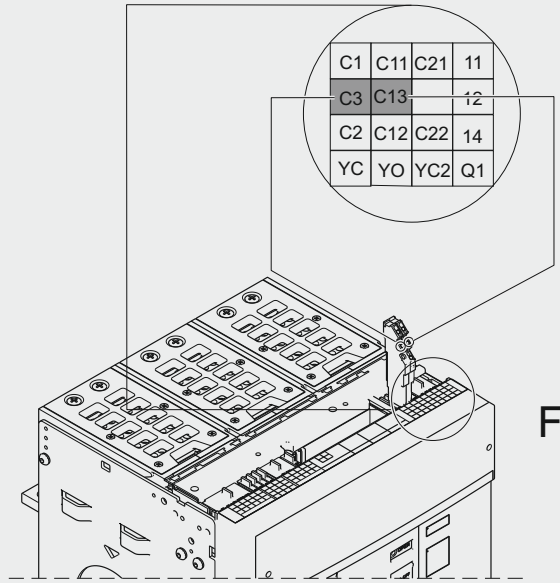

F

W

For more information please contact:

ABB S.p.A.
ABB SACE Division

Via Pescaria, 5
24123 Bergamo - Italy
Phone: +39 035 395 111
Fax: +39 035 395 306 - 433