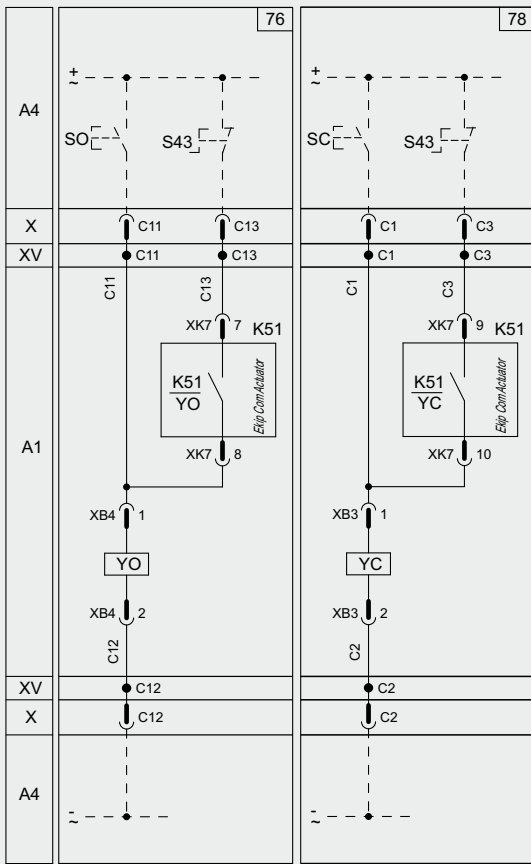

F

W

For more information please contact:

ABB S.p.A.
ABB SACE Division

Via Pescaria, 5
24123 Bergamo - Italy
Phone: +39 035 395 111
Fax: +39 035 395 306 - 433