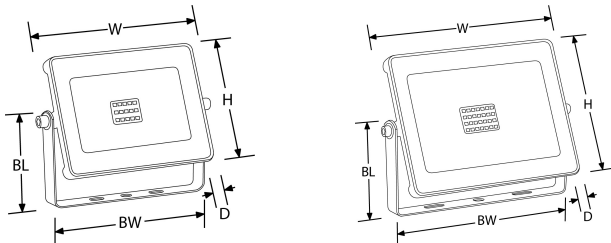

Product Image:

Line Drawing

Polar Curve

Product Specs:

Technology	LED	Input Voltage	180-265V AC
Lamp Base	Aucun	Positional Adjustment	Orientable
Number of LEDs	15	Luminaire Distribution	Direct
Lifetime L70 (hrs)	25.000	Input Frequency	50/60HZ
Dimmable	Non	Dali	Non
IP Rating	IP65	IK Rating	IK06
Operating Env. Temp. (Min) °C	-30°C	Operating Env. Temp. (Max) °C	40°C
Optic Material	Verre	Power Factor	0.9
Height (mm)	93	Width (mm)	121
Weight (Kg)	0.391		