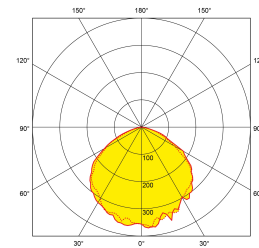

Product Image:

Line Drawing

Polar Curve

Product Specs:

Technology	LED	Input Voltage	180-265V AC
Lamp Base	Aucun	Positional Adjustment	Orientable
Number of LEDs	15	Luminaire Distribution	Direct
Lifetime L70 (hrs)	25.000	Input Frequency	50/60HZ
Dimmable	Non	Dali	Non
IP Rating	IP65	IK Rating	IK06
Operating Env. Temp. (Min) °C	-30°C	Operating Env. Temp. (Max) °C	40°C
Optic Material	Verre	Power Factor	0.9
Height (mm)	93	Width (mm)	121
Weight (Kg)	0.391		

SKU Table and Ordering:

SKU Code	Wattage	Beam Angle	Lumens	Lumens/Watt	CRI	Colour	Finish Colour
EN-FLH10BLK/30	10	120	900	90	70	3000	Noir
EN-FLH10BLK/40	10	120	900	90	70	4000	Noir
EN-FLH10W/30	10	120	900	90	70	3000	Blanc
EN-FLH10W/40	10	120	900	90	70	4000	Blanc