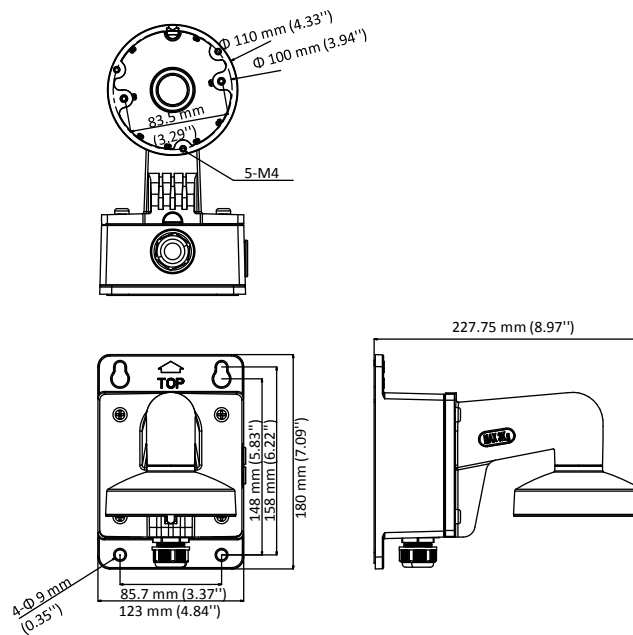

DS-1272ZJ-110B-Black

Wall Mount

Feature

- Aluminum alloy with surface spray treatment
- With cable outlet(s)
- The power box part adopts waterproof design

Dimension

Available Model

DS-1272ZJ-110B-Black

Parameter

Model	DS-1272ZJ-110B-Black
Parameters	Wall Mount
Appearance	Hikvision Black
Material	Aluminum Alloy
Dimension	123 mm × 180 mm × 227.75 mm (4.84" × 7.09" × 8.97")
Weight	Approx. 1205 g (2.66 lb.)

Note

- The mount should be installed on a flat surface.
- The waterproof rubber is necessary for the outdoor application.
- The wall should be capable of supporting at least 3 times as much as the total weight of the camera, and the mount.
- The maximum load capacity of the mount is 4.5 kg (9.92 lb.).