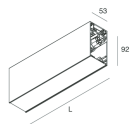

HERO B

108758.02H + 108908.99

novalux
ITALIAN LIGHTING DESIGN SINCE 1948

COMPLETION ACCESSORIES

HERO B: MOD.CIECO 250 NE

1087A3.02