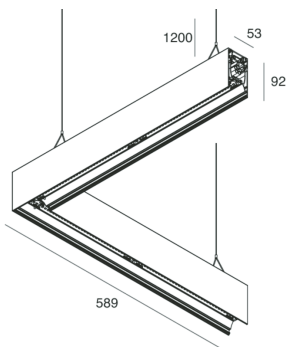

## Features

Use: Indoor  
Type of installation: SUSPENDED  
Emission: DIRECT/INDIRECT  
Optics: OPAL  
Colour: BLACK  
Dimming: DALI  
Emergency: NO  
L: 589x589mm  
A: 53mm  
H: 92mm  
Made in: ITALY  
Warranty: 5 years  
Weight: 3.3kg