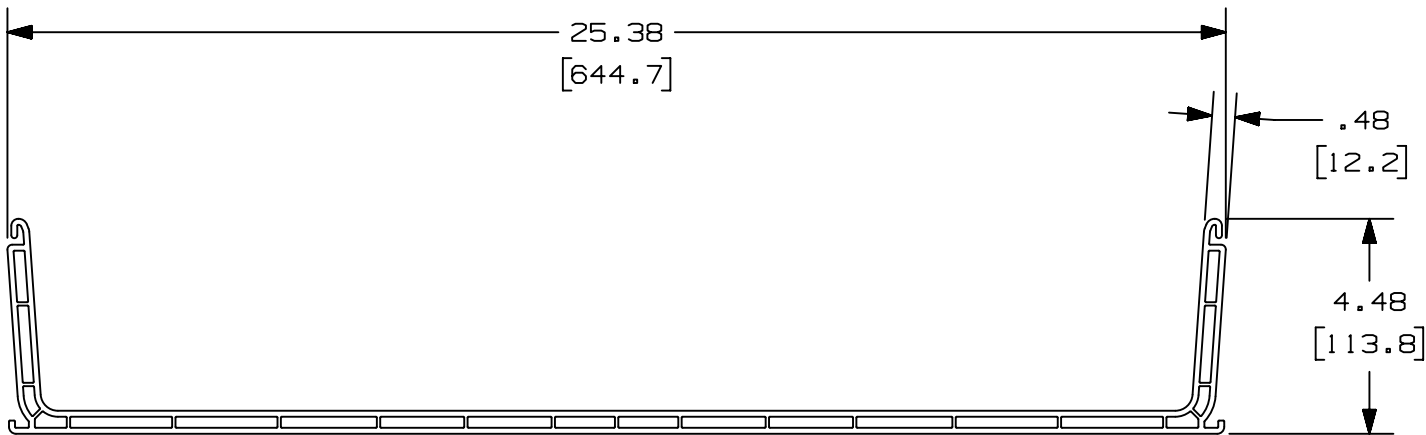

2

1

THIS COPY IS PROVIDED ON A RESTRICTED BASIS AND IS NOT TO BE USED IN ANY WAY DETRIMENTAL TO THE INTERESTS OF PANDUIT CORP.

PANDUIT PART NUMBER	LENGTH	WEIGHT	WEIGHT/LENGTH
FR24X4L**10 (SEE NOTE 1)	120.00 IN ±.36 IN (3048.0mm ±9.1mm)	49.0 LB (22226g)	4.90 LB/FT (73g/cm)

NOTES:

1. SEE CURRENT CATALOG FOR ADDITIONAL PART SUFFIXES TO INDICATE COLOR AND/OR PACKAGE QUANTITY.
2. DIMENSIONS IN PARENTHESES ARE IN METRIC.

B

B

A

A

00A	11-26-19	MES	DWR	DWR	RELEASED TO PRODUCTION			V09002DZ	
REV	DATE	BY	CHK	APR	DESCRIPTION			ECN	

TITLE LOW SMOKE ZERO HALOGEN FIBERRUNNER 24x4 CHANNEL (FR24X4L**10) CUSTOMER DRAWING			
ITEM REVISION NAME 00502EAA/00		PANDUIT	
DATASET FILE NAME 00502EAA_DC/00A			
UNLESS OTHERWISE SPECIFIED, DIMENSIONAL TOLERANCES ARE: (.X) ± (.XXX) ± (.XX) ± .03 (.8) ANGLES ±			MATERIAL: PC
THIRD ANGLE PROJECTION			DRAWING NUMBER: 00502EAA-DC
DRAWN BY MSO	DATE 10-21-08	CHK SL	SCALE NONE
SHT 1 OF 1			SIZE A