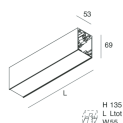

HERO: MOD.CIECO 1120 NE

108679.02