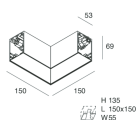

HERO: MOD.CIECO ANG.SX 150 NE

108677.02