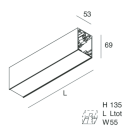

COMPLETION ACCESSORIES

HERO: MOD.CIECO 250 NE

108676.02