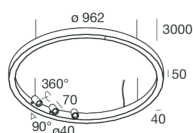

HALOS SPOT

109702.20

novalux
ITALIAN LIGHTING DESIGN SINCE 1948

Features

Use: Indoor
Type of installation: SUSPENDED
Emission: DIRECT
Optics: OPALE/SPOT
Beam: 40°
Colour: CAFFE
Dimming: WITH ACCESSORY
Emergency: NO
L: Ø 962mm
A: 40mm
H: 50mm
Made in: ITALY
Warranty: 5 years
Weight: 7.5kg