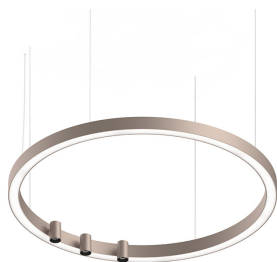

HALOS SPOT

109706.21

novalux
ITALIAN LIGHTING DESIGN SINCE 1948

Features

Use: Indoor
Type of installation: SUSPENDED
Emission: DIRECT
Optics: OPALE/SPOT
Beam: 40°
Colour: CAPPUCCINO
Dimming: WITH ACCESSORY
Emergency: NO
L: Ø 962mm
A: 40mm
H: 50mm
Made in: ITALY
Warranty: 5 years
Weight: 7.5kg