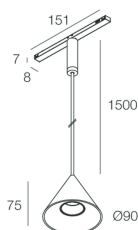

Novalux S.r.l. via Marzabotto, 2 40050 Funo di Argelato (BO) Italy
Tel: +39 051 860558 · Fax +39 051 6647859 · Mail: info@novalux.it · VAT number 00536541204 · novalux.com
Company subject to the management and coordination by SLV GmbH

This technical data sheet is owned by Novalux S.r.l., all rights reserved. Novalux S.r.l. reserves the right to make changes without prior notice.