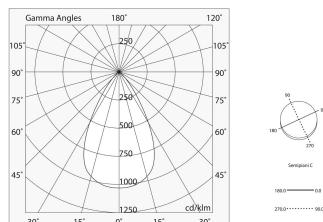

L-16 TRACK

108573.01

novalux
ITALIAN LIGHTING DESIGN SINCE 1948

Features

Use: Indoor
Type of installation: TRACK
Emission: DIRECT
Optics: SPOT
Beam: 50°
Colour: WHITE
Dimming: DALI
Emergency: NO
H: 78mm
ø: Ø90
Warranty: 5 years
Weight: 0.32kg

Tech data

Luminaire input power: 9W
Luminaire luminous flux: 501lm
IP: 20
Insulation class: III
Supply voltage: 48 Vdc
SELV: Si

Source

Light source: LED
Source power: 7W
Colour temperature: 2700K
CRI: >90
Colour tolerance: 3 Step MacAdam
LED lifespan: 30000h L70 B20

Compliance

CEI EN 60598-1:2015 + A11:2009. IEC 60598-2:2015 2-1

Standards

Photobiological risk: RISK GROUP 1 Certified fixture in RISK GROUP 1 (Low Risk)-The fixture does not pose a hazard due to normal behavioral limitations on exposure - in accordance with CEI EN 62471:2010-01, IEC TR 62778:2014.

[View more product info](#)

Novalux S.r.l. via Marzabotto, 2 40050 Funo di Argelato (BO) Italy
Tel: +39 051 860558 · Fax +39 051 6647859 · Mail: info@novalux.it · VAT number 00536541204 · novalux.com
Company subject to the management and coordination by SLV GmbH

This technical data sheet is owned by Novalux S.r.l., all rights reserved. Novalux S.r.l. reserves the right to make changes without prior notice.