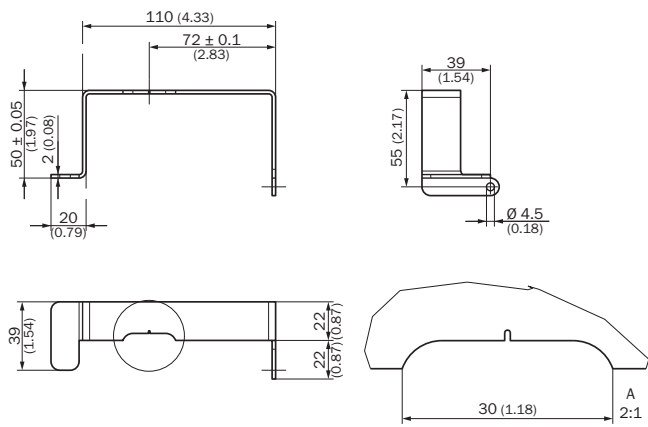

## Detailed technical data

### Technical specifications

<b>Accessory group</b>	Terminal and alignment brackets
<b>Accessory family</b>	Mounting brackets
<b>Items supplied</b>	Adjustment aid, screws for mounting the NCV50
<b>Description</b>	Suitable for NCV50 / SPEETEC. Simplifies mounting of the SPEETEC at the right distance and angle to the surface. Packaging unit: 1 unit

Dimensional drawing (Dimensions in mm (inch))