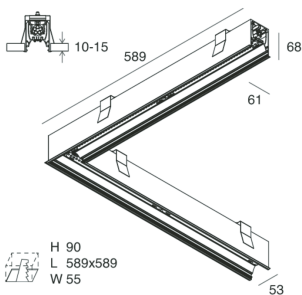

Novalux S.r.l. via Marzabotto, 2 40050 Funo di Argelato (BO) Italy
Tel: +39 051 860558 · Fax +39 051 6647859 · Mail: info@novalux.it · VAT number 00536541204 · novalux.com
Company subject to the management and coordination by SLV GmbH

This technical data sheet is owned by Novalux S.r.l., all rights reserved. Novalux S.r.l. reserves the right to make changes without prior notice.