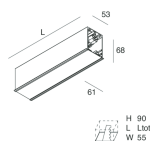

HERO C

108837.02H + 108908.99

novalux
ITALIAN LIGHTING DESIGN SINCE 1948

COMPLETION ACCESSORIES

HERO C: MOD.CIECO 250 NE

108852.02