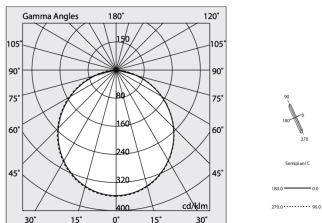

Novalux S.r.l. via Marzabotto, 2 40050 Funo di Argelato (BO) Italy
Tel: +39 051 860558 · Fax +39 051 6647859 · Mail: info@novalux.it · VAT number 00536541204 · novalux.com
Company subject to the management and coordination by SLV GmbH

This technical data sheet is owned by Novalux S.r.l., all rights reserved. Novalux S.r.l. reserves the right to make changes without prior notice.