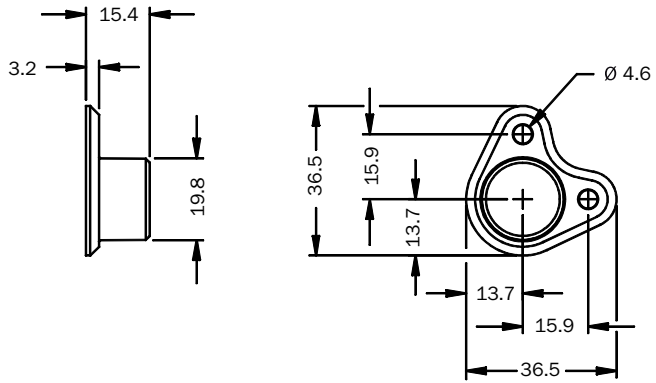

Dimensional drawing (Dimensions in mm (inch))