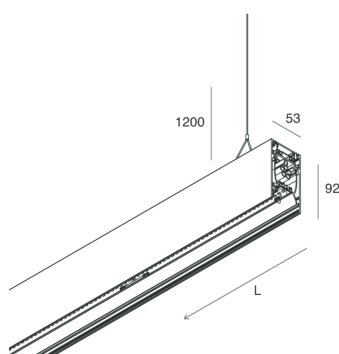

## Features

Use: Indoor  
Type of installation: SUSPENDED  
Emission: DIRECT/INDIRECT  
Optics: OPAL  
Colour: CAFFE  
Dimming: DALI  
Emergency: NO  
L: 2520mm  
A: 53mm  
H: 92mm  
Made in: ITALY  
Warranty: 5 years  
Weight: 9kg