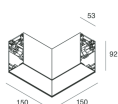

HERO B: MOD.CIECO ANG.SX 150 CAF

1087A4.20