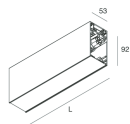

HERO B

108749.20H + 108906.99

novalux
ITALIAN LIGHTING DESIGN SINCE 1948

COMPLETION ACCESSORIES

HERO B: MOD.CIECO 250 CAF

1087A3.20