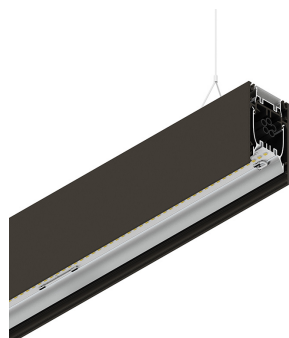

## Features

Use: Indoor  
Type of installation: SUSPENDED  
Emission: DIRECT/INDIRECT  
Optics: OPAL  
Colour: CAFFE  
Dimming: DALI  
Emergency: NO  
L: 2520mm  
A: 53mm  
H: 92mm  
Made in: ITALY  
Warranty: 5 years  
Weight: 9kg

## Tech data

Luminaire input power: 120.6W  
Luminaire luminous flux: 10027lm  
Indirect luminous flux: 5658lm  
IP: 40  
Insulation class: I  
Supply voltage: 220-240V 50/60Hz  
SELV: Si