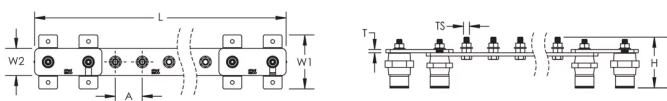

ADDITIONAL PRODUCT DETAILS

"Tinned finish is 8 microns according to ASTM B545 Service Class ""C"" for corrosive environments."

DIAGRAMS

AVERTISSEMENT

Les produits nVent doivent être installés et utilisés conformément aux consignes figurant dans les fiches d'instructions et les documents de formation des produits nVent. Les fiches d'instructions sont disponibles à l'adresse suivante : www.nvent.com et auprès de votre représentant du service client nVent. Une mauvaise installation, une utilisation incorrecte, une application erronée ou toute autre forme de non-respect scrupuleux des instructions et avertissements de nVent peuvent entraîner un dysfonctionnement du produit, des dommages matériels, des lésions corporelles graves et le décès et/ou annuler votre garantie.

Amérique du Nord

+1.800.753.9221
Option 1 – Customer Care
Option 2 – Technical Support

Europe

Netherlands:
+31 800-0200135
France:
+33 800 901 793

Europe

Germany:
800 1890272
Other Countries:
+31 13 5835404