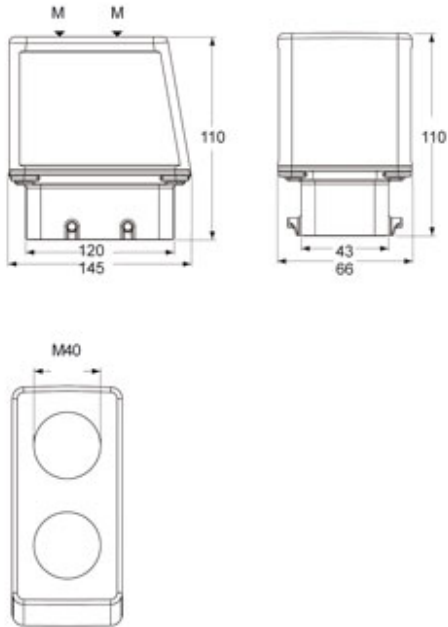

Part number

MBV 24.240

Hood, BIG series, with 4 pegs, M40 x 2 double top cable entry, size "104.27"

Product description		Material properties	
Product type	Hood	Other materials	Gasket: NBR
Series	BIG	Colour	RAL 7040 grey
Closing type	With 4 pegs	RoHs conformity	Compliant
Size	Size 104.27	China RoHs - EFUP	E
Cable entry	Double top cable entry M40 x 2	REACH SVHC substances	No
Technical data		Approvals / Standards	
IP degree of protection	IP66	Certifications	DNV, BV
Further technical details		UL	ECBT2
Weight	688,00 g	cUL	ECBT8
Operating temperature range (min, max)	-40°C...+125°C	General ordering information	
		EAN13 code	8015747187077
		eCl@ss 8.1	27440202
		ETIM 7.0	EC000437
		Packaging Information	
		Packaging length	160,00 mm
		Packaging height	130,00 mm
		Packaging width	270,00 mm
		Packaging weight	2,92 kg
		Packaging volume	5,62 dm ³
		Packaging description	Carton box
		Packaging quantity	4 Pcs
		Packaging EAN code	8015747220927
		Sub-packaging weight	0,73 kg
		Sub-packaging description	Plastic packaging
		Sub-packaging quantity	1 Pcs
		Sub-packaging EAN barcode	8015747040037

Part number

MBV 24.240

Catalogue drawings

MBV 24.240

Notes

Dimensions shown in mm are not binding and may be changed without notice.
