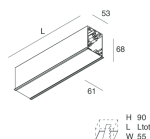

HERO C: MOD.CIECO 1680 NE

108857.02