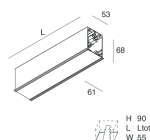

HERO C: MOD.CIECO 1400 NE

108856.02