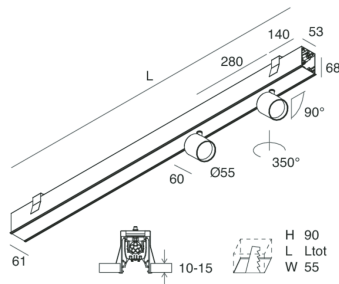

Novalux S.r.l. via Marzabotto, 2 40050 Funo di Argelato (BO) Italy
Tel: +39 051 860558 · Fax +39 051 6647859 · Mail: info@novalux.it · VAT number 00536541204 · novalux.com
Company subject to the management and coordination by SLV GmbH

This technical data sheet is owned by Novalux S.r.l., all rights reserved. Novalux S.r.l. reserves the right to make changes without prior notice.