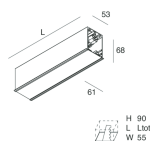

HERO C

108825.02

novalux

ITALIAN LIGHTING DESIGN SINCE 1948

COMPLETION ACCESSORIES

HERO C: MOD.CIECO 250 NE

108852.02