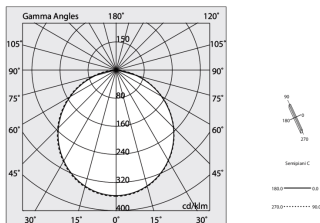

H 135
L 589x589
W 55

Features

Use: Indoor
Type of installation: WALL, RECESSED INTO PLASTERBOARD, SUSPENDED, CEILING MOUNTED, TRACK
Emission: DIRECT
Optics: OPAL
Colour: WHITE
Dimming: ON/OFF
Emergency: NO
L: 589x589mm
A: 53mm
H: 69mm
Made in: ITALY
Warranty: 5 years
Weight: 2.1kg