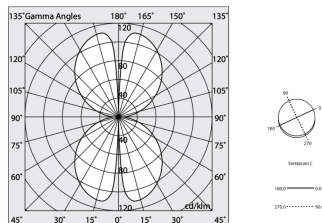

HALOS MINI

107338.01

novalux
ITALIAN LIGHTING DESIGN SINCE 1948

Features

Use: Indoor
Type of installation: SUSPENDED
Emission: INTERNAL
Optics: OPAL
Colour: WHITE
Dimming: WITH ACCESSORY
Emergency: NO
L: Ø482mm
A: 20mm
H: 30mm
Made in: ITALY
Warranty: 5 years
Weight: 3kg

Tech data

Luminaire input power: 25.5W
Luminaire luminous flux: 1331lm
IP: 40
Insulation class: III
Supply voltage: MAX 1.4A
IK: 3
SELV: Si

Source

Light source: LED
Source power: 24W
Source luminous flux: 3388lm
Colour temperature: 2700K
CRI: >90
Colour tolerance: 3 Step MacAdam
LED lifespan: 50000h L80 B20