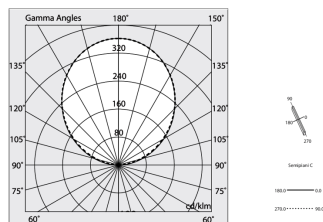

HERO B

1087B6.20

novalux
ITALIAN LIGHTING DESIGN SINCE 1948

Features

Use: Indoor
Type of installation: SUSPENDED
Emission: INDIRECT
Optics: OPAL
Colour: CAFFE
Dimming: DALI
Emergency: NO
L: 1120mm
A: 53mm
H: 92mm
Made in: ITALY
Warranty: 5 years
Weight: 4kg