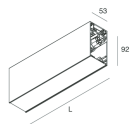

HERO B

1087B6.20

novalux
ITALIAN LIGHTING DESIGN SINCE 1948

COMPLETION ACCESSORIES

HERO B: MOD.CIECO 250 CAF

1087A3.20