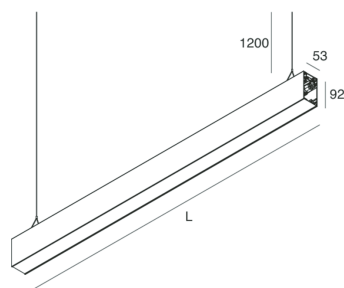

HERO B

1087B6.20

novalux
ITALIAN LIGHTING DESIGN SINCE 1948

Features

Use: Indoor
Type of installation: SUSPENDED
Emission: INDIRECT
Optics: OPAL
Colour: CAFFE
Dimming: DALI
Emergency: NO
L: 1120mm
A: 53mm
H: 92mm
Made in: ITALY
Warranty: 5 years
Weight: 4kg