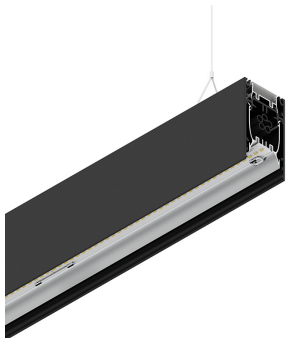

HERO B

108743.02H + 108907.99

novalux
ITALIAN LIGHTING DESIGN SINCE 1948

Features

Use: Indoor
Type of installation: SUSPENDED
Emission: DIRECT/INDIRECT
Optics: OPAL
Colour: BLACK
Dimming: DALI
Emergency: NO
L: 2800mm
A: 53mm
H: 92mm
Made in: ITALY
Warranty: 5 years
Weight: 10kg