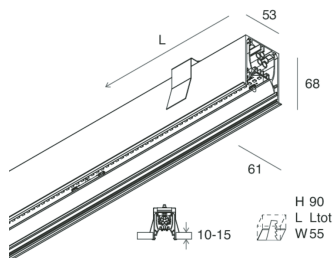

HERO C

108811.01 + 108912.99

novalux
ITALIAN LIGHTING DESIGN SINCE 1948

Features

Use: Indoor
Type of installation: RECESSED INTO PLASTERBOARD
Emission: DIRECT
Optics: MICROPRISMATIZED
Colour: WHITE
Dimming: ON/OFF
Emergency: Autonomy 1h/Recharge time 12h
L: 1680mm
A: 61mm
H: 68mm
Made in: ITALY
Warranty: 5 years except battery
Weight: 5.2kg