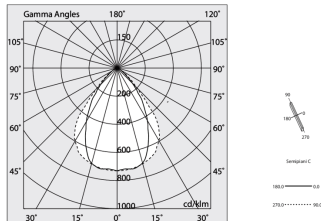

HERO C

108811.01 + 108912.99

novalux
ITALIAN LIGHTING DESIGN SINCE 1948

Features

Use: Indoor
Type of installation: RECESSED INTO PLASTERBOARD
Emission: DIRECT
Optics: MICROPRISMATIZED
Colour: WHITE
Dimming: ON/OFF
Emergency: Autonomy 1h/Recharge time 12h
L: 1680mm
A: 61mm
H: 68mm
Made in: ITALY
Warranty: 5 years except battery
Weight: 5.2kg

Tech data

Luminaire input power: 40.5W
Luminaire luminous flux: 3196lm
Luminous flux in emergency: 10%
IP: 40
Insulation class: I
Supply voltage: 220-240V 50/60Hz
UGR: <19
SELV: Si

Source

Light source: LED
Source power: 36W
Colour temperature: 3000K
CRI: >90
Colour tolerance: 3 Step MacAdam
LED lifespan: 50000h L80 B20