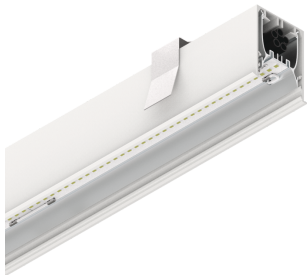

HERO C

108811.01 + 108912.99

novalux
ITALIAN LIGHTING DESIGN SINCE 1948

Features

Use: Indoor
Type of installation: RECESSED INTO PLASTERBOARD
Emission: DIRECT
Optics: MICROPRISMATIZED
Colour: WHITE
Dimming: ON/OFF
Emergency: Autonomy 1h/Recharge time 12h
L: 1680mm
A: 61mm
H: 68mm
Made in: ITALY
Warranty: 5 years except battery
Weight: 5.2kg

Tech data

Luminaire input power: 40.5W
Luminaire luminous flux: 3196lm
Luminous flux in emergency: 10%
IP: 40
Insulation class: I
Supply voltage: 220-240V 50/60Hz
UGR: <19
SELV: Si

Source

Light source: LED
Source power: 36W
Colour temperature: 3000K
CRI: >90
Colour tolerance: 3 Step MacAdam
LED lifespan: 50000h L80 B20