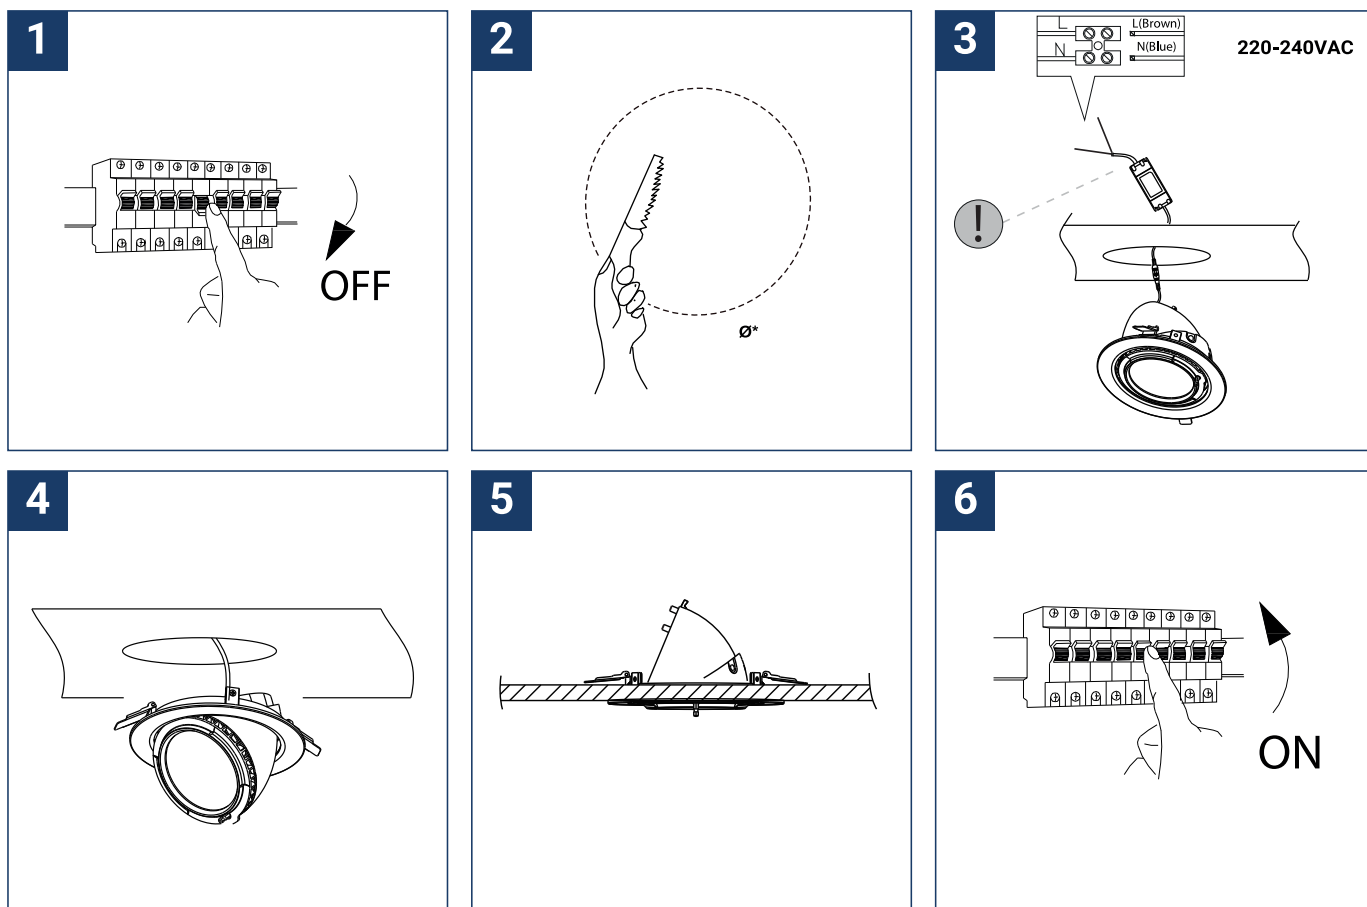

Ref : 76710-76720-76730-76740-76744-76745-76746-76751

Puissance	Dimensions (LxØmm)	Cut Ø*
10W	112xØ90mm	Ø100mm
20W	140xØ120mm	Ø125mm
30W	135xØ165mm	Ø140mm
40W	135xØ165mm	Ø140mm
55W	160xØ190mm	Ø175mm

<https://www.miidex.com/283-connecteurs-etanches-et-boites-de-derivation>

FR
Cet appareil
et ses accessoires
se recyclent