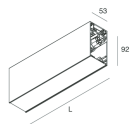

HERO B

1087B7.02

novalux
ITALIAN LIGHTING DESIGN SINCE 1948

COMPLETION ACCESSORIES

HERO B: MOD.CIECO 250 NE

1087A3.02