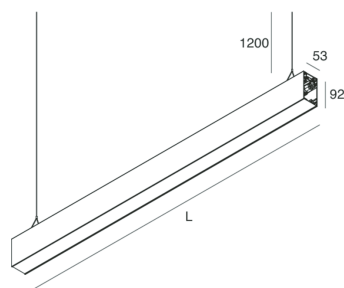

HERO B

1087B7.02

novalux
ITALIAN LIGHTING DESIGN SINCE 1948

Features

Use: Indoor
Type of installation: SUSPENDED
Emission: INDIRECT
Optics: OPAL
Colour: BLACK
Dimming: DALI
Emergency: NO
L: 1120mm
A: 53mm
H: 92mm
Made in: ITALY
Warranty: 5 years
Weight: 4kg