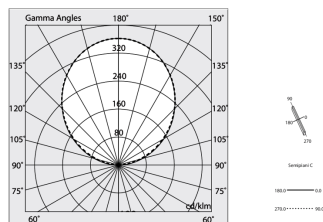

HERO B

1087B7.02

novalux
ITALIAN LIGHTING DESIGN SINCE 1948

Features

Use: Indoor
Type of installation: SUSPENDED
Emission: INDIRECT
Optics: OPAL
Colour: BLACK
Dimming: DALI
Emergency: NO
L: 1120mm
A: 53mm
H: 92mm
Made in: ITALY
Warranty: 5 years
Weight: 4kg