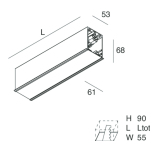

HERO C

108839.02H + 108908.99

novalux
ITALIAN LIGHTING DESIGN SINCE 1948

COMPLETION ACCESSORIES

HERO C: MOD.CIECO 250 NE

108852.02