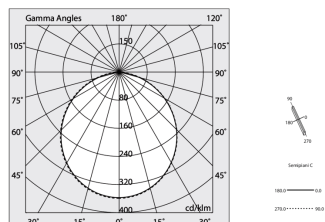

HERO C

108839.02H + 108908.99

novalux
ITALIAN LIGHTING DESIGN SINCE 1948

Features

Use: Indoor
Type of installation: RECESSED INTO PLASTERBOARD
Emission: DIRECT
Optics: OPAL
Colour: BLACK
Dimming: PUSH, DALI
Emergency: NO
L: 589x589mm
A: 61mm
H: 68mm
Made in: ITALY
Warranty: 5 years
Weight: 2.1kg