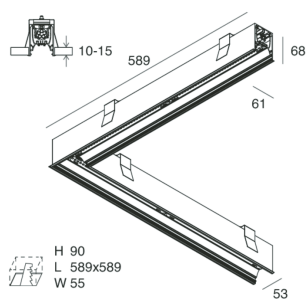

HERO C

108839.02H + 108908.99

novalux
ITALIAN LIGHTING DESIGN SINCE 1948

Features

Use: Indoor
Type of installation: RECESSED INTO PLASTERBOARD
Emission: DIRECT
Optics: OPAL
Colour: BLACK
Dimming: PUSH, DALI
Emergency: NO
L: 589x589mm
A: 61mm
H: 68mm
Made in: ITALY
Warranty: 5 years
Weight: 2.1kg