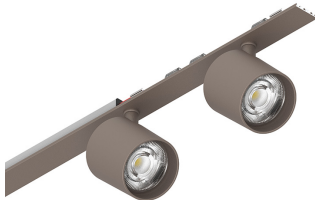

P-30 STRIP LED

105845.21

novalux
ITALIAN LIGHTING DESIGN SINCE 1948

Features

Use: Indoor
Type of installation: RECESSED INTO PLASTERBOARD, SUSPENDED, CEILING MOUNTED
Emission: ADJUSTABLE
Optics: SPOT
Beam: 14°
Colour: CAPPUCINO
Dimming: ON/OFF
Emergency: NO
L: 800mm
A: 31mm
Made in: ITALY
Warranty: 5 years
Weight: 0.9kg

Tech data

Luminaire input power: 19.6W
Luminaire luminous flux: 1712lm
IP: 20
Insulation class: I
Supply voltage: 220-240V 50/60Hz
SELV: Si

Source

Light source: LED
Source power: 18W
Source luminous flux: 2030lm
Colour temperature: 3000K
CRI: >90
Colour tolerance: 2 Step MacAdam
LED lifespan: 50000h L80 B20