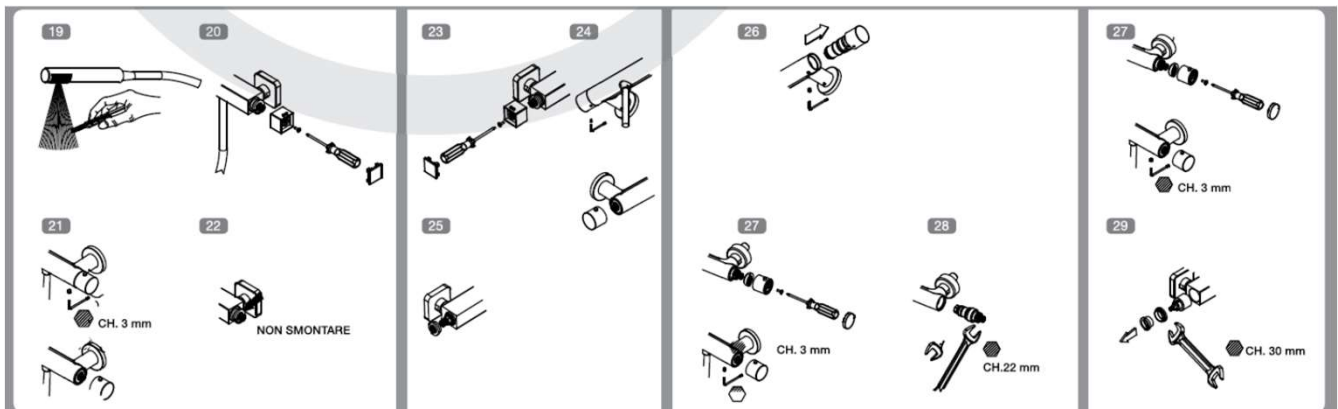

famille	ACCESSOIRES-PIECES DETACHEES
type	CARTOUCHE
série	CARTOUCHE THERMOSTATIQUE
code	

TheWa[®]
PROFESSIONAL
by 

Cartouches thermostatiques

Particularités	Code Thewa
-	CARTHERM1 Code usine : CR-150C
-	CARTHERM2 Code usine : CR-107C
-	CARTHERM3 Code usine : CR-214C
Version C3	CARTHERM4 Code usine : CR-C3C
-	CARTHERM5 Code usine : CR-101C