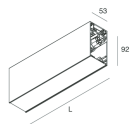

HERO B

108734.01

novalux
ITALIAN LIGHTING DESIGN SINCE 1948

COMPLETION ACCESSORIES

HERO B: MOD.CIECO 250 BIA

1087A3.01