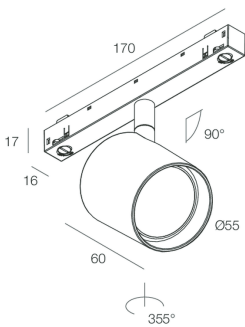

Novalux S.r.l. via Marzabotto, 2 40050 Funo di Argelato (BO) Italy
Tel: +39 051 860558 · Fax +39 051 6647859 · Mail: info@novalux.it · VAT number 00536541204 · novalux.com
Company subject to the management and coordination by SLV GmbH

This technical data sheet is owned by Novalux S.r.l., all rights reserved. Novalux S.r.l. reserves the right to make changes without prior notice.