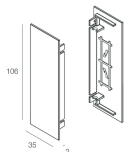

RECTA

111401.02

novalux
ITALIAN LIGHTING DESIGN SINCE 1948

COMPLETION ACCESSORIES

RECTA: COPPIA TESTATE NE

111428.02