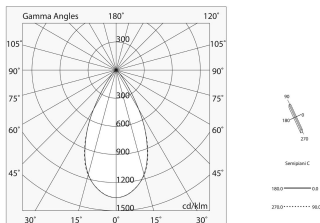

Novalux S.r.l. via Marzabotto, 2 40050 Funo di Argelato (BO) Italy
Tel: +39 051 860558 · Fax +39 051 6647859 · Mail: info@novalux.it · VAT number 00536541204 · novalux.com
Company subject to the management and coordination by SLV GmbH

This technical data sheet is owned by Novalux S.r.l., all rights reserved. Novalux S.r.l. reserves the right to make changes without prior notice.