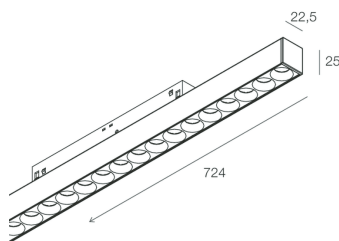

Novalux S.r.l. via Marzabotto, 2 40050 Funo di Argelato (BO) Italy
Tel: +39 051 860558 · Fax +39 051 6647859 · Mail: info@novalux.it · VAT number 00536541204 · novalux.com
Company subject to the management and coordination by SLV GmbH

This technical data sheet is owned by Novalux S.r.l., all rights reserved. Novalux S.r.l. reserves the right to make changes without prior notice.