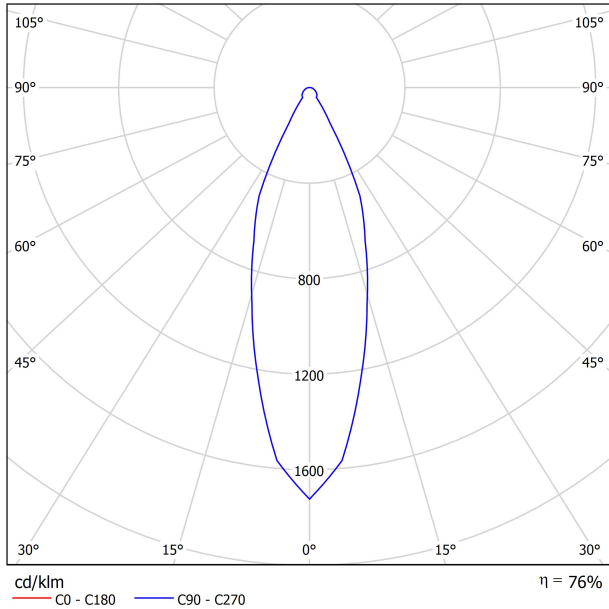

DIAGRAMME POLAIRE

DIAGRAMME CONIQUE

UGR

Glare Evaluation According to UGR											
ρ Ceiling	70	70	50	50	30	70	70	50	50	30	
ρ Walls	50	30	50	30	30	50	30	50	30	30	
ρ Floor	20	20	20	20	20	20	20	20	20	20	
Room Size X Y		Viewing direction at right angles to lamp axis					Viewing direction parallel to lamp axis				
2H	2H	16.9	17.7	17.2	17.9	18.1	16.9	17.7	17.2	17.9	18.1
	3H	18.8	19.5	19.1	19.8	20.0	18.8	19.5	19.1	19.8	20.0
	4H	19.6	20.3	19.9	20.6	20.8	19.6	20.3	19.9	20.6	20.8
	6H	20.4	21.0	20.7	21.3	21.6	20.4	21.0	20.7	21.3	21.6
	8H	20.7	21.3	21.0	21.6	21.9	20.7	21.3	21.0	21.6	21.9
4H	12H	21.0	21.6	21.3	21.9	22.2	21.0	21.6	21.3	21.9	22.2
	2H	17.5	18.2	17.8	18.5	18.7	17.5	18.2	17.8	18.5	18.7
	3H	19.7	20.3	20.0	20.6	20.9	19.7	20.3	20.0	20.6	20.9
	4H	20.7	21.2	21.0	21.5	21.9	20.7	21.2	21.0	21.5	21.9
	6H	21.6	22.0	22.0	22.4	22.7	21.6	22.0	22.0	22.4	22.7
8H	8H	22.0	22.4	22.4	22.7	23.1	22.0	22.4	22.4	22.7	23.1
	12H	22.3	22.7	22.8	23.1	23.5	22.3	22.7	22.8	23.1	23.5
	4H	21.0	21.4	21.5	21.8	22.2	21.0	21.4	21.5	21.8	22.2
12H	6H	22.1	22.4	22.6	22.9	23.3	22.1	22.4	22.6	22.9	23.3
	8H	22.7	22.9	23.1	23.4	23.8	22.7	22.9	23.1	23.4	23.8
	12H	23.2	23.4	23.7	23.9	24.4	23.2	23.4	23.7	23.9	24.4
8H	4H	21.1	21.4	21.5	21.8	22.3	21.1	21.4	21.5	21.8	22.3
	6H	22.2	22.5	22.7	23.0	23.4	22.2	22.5	22.7	23.0	23.4
	8H	22.8	23.1	23.3	23.5	24.0	22.8	23.1	23.3	23.5	24.0
Variation of the observer position for the luminaire distances S											
S = 1.0H	+0.2 / -0.1					+0.2 / -0.1					
S = 1.5H	+0.4 / -0.3					+0.4 / -0.3					
S = 2.0H	+0.6 / -0.6					+0.6 / -0.6					
Standard table	BK07					BK07					
Correction Summand	6.1					6.1					
Corrected Glare Indices referring to 640lm Total Luminous Flux											