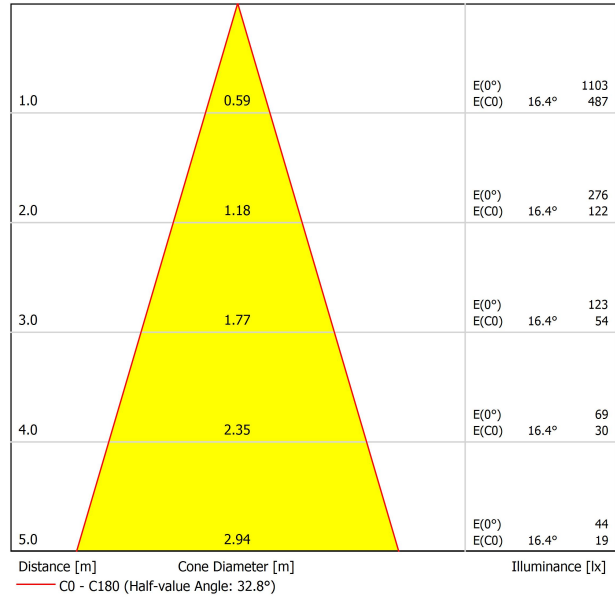

DIAGRAMME POLAIRE

DIAGRAMME CONIQUE

UGR

Glare Evaluation According to UGR											
ρ Ceiling	70	70	50	50	30	70	70	50	50	30	
ρ Walls	50	30	50	30	30	50	30	50	30	30	
ρ Floor	20	20	20	20	20	20	20	20	20	20	
Room Size X Y		Viewing direction at right angles to lamp axis					Viewing direction parallel to lamp axis				
2H	2H	16.9	17.7	17.2	17.9	18.1	16.9	17.7	17.2	17.9	18.1
	3H	18.8	19.5	19.1	19.8	20.0	18.8	19.5	19.1	19.8	20.0
	4H	19.6	20.3	19.9	20.6	20.8	19.6	20.3	19.9	20.6	20.8
	6H	20.4	21.0	20.7	21.3	21.6	20.4	21.0	20.7	21.3	21.6
	8H	20.7	21.3	21.0	21.6	21.9	20.7	21.3	21.0	21.6	21.9
4H	12H	21.0	21.6	21.3	21.9	22.2	21.0	21.6	21.3	21.9	22.2
	2H	17.5	18.2	17.8	18.5	18.7	17.5	18.2	17.8	18.5	18.7
	3H	19.7	20.3	20.0	20.6	20.9	19.7	20.3	20.0	20.6	20.9
	4H	20.7	21.2	21.0	21.5	21.9	20.7	21.2	21.0	21.5	21.9
	6H	21.6	22.0	22.0	22.4	22.7	21.6	22.0	22.0	22.4	22.7
8H	8H	22.0	22.4	22.4	22.7	23.1	22.0	22.4	22.4	22.7	23.1
	12H	22.3	22.7	22.8	23.1	23.5	22.3	22.7	22.8	23.1	23.5
	4H	21.0	21.4	21.5	21.8	22.2	21.0	21.4	21.5	21.8	22.2
12H	6H	22.1	22.4	22.6	22.9	23.3	22.1	22.4	22.6	22.9	23.3
	8H	22.7	22.9	23.1	23.4	23.8	22.7	22.9	23.1	23.4	23.8
	12H	23.2	23.4	23.7	23.9	24.4	23.2	23.4	23.7	23.9	24.4
8H	4H	21.1	21.4	21.5	21.8	22.3	21.1	21.4	21.5	21.8	22.3
	6H	22.2	22.5	22.7	23.0	23.4	22.2	22.5	22.7	23.0	23.4
	8H	22.8	23.1	23.3	23.5	24.0	22.8	23.1	23.3	23.5	24.0
Variation of the observer position for the luminaire distances S											
S = 1.0H	+0.2 / -0.1					+0.2 / -0.1					
S = 1.5H	+0.4 / -0.3					+0.4 / -0.3					
S = 2.0H	+0.6 / -0.6					+0.6 / -0.6					
Standard table	BK07					BK07					
Correction Summand	6.1					6.1					
Corrected Glare Indices referring to 640lm Total Luminous Flux											