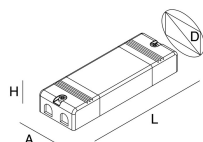

Features

Use: Indoor
Dimming: ON/OFF
Emergency: NO
L: 220mm
A: 85mm
H: 31mm
Made in: EU
Warranty: 5 years
Weight: 0.215kg

Tech data

Luminaire input power: 66.1W
IP: 20
Insulation class: I
Supply voltage: 220-240V 50/60Hz
SELV: Si