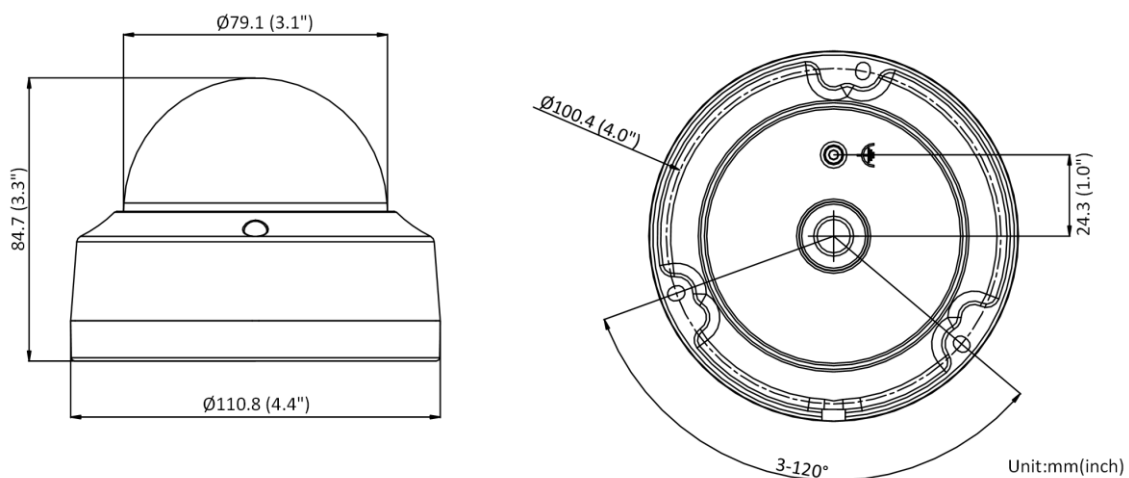

General Function	Anti-flicker, heartbeat, password reset via e-mail, pixel counter
Storage Conditions	-30 °C to 60 °C (-22 °F to 140 °F). Humidity 95% or less (non-condensing)
Startup and Operating Conditions	-30 °C to 60 °C (-22 °F to 140 °F). Humidity 95% or less (non-condensing)
Power Supply	12 VDC ± 25%, reverse polarity protection PoE: 802.3af, Class 3
Power Consumption and Current	12 VDC, 0.4 A, max. 5 W PoE (802.3af, 36 V to 57 V), 0.2 A to 0.15 A, max. 6.5 W
Power Interface	Ø5.5 mm coaxial power plug
Material	Aluminum alloy body Bubble: plastic
Camera Dimension	Ø110.8 × 84.7 mm (Ø4.4" × 3.3")
Package Dimension	134 × 134 × 108 mm (5.3" × 5.3" × 4.3")
Camera Weight	Approx. 530 g (1.2 lb.)
With Package Weight	Approx. 720 g (1.6 lb.)
Approval	
EMC	FCC (47 CFR Part 15, Subpart B); CE-EMC (EN 55032: 2015, EN 61000-3-2: 2014, EN 61000-3-3: 2013, EN 50130-4: 2011 +A1: 2014); RCM (AS/NZS CISPR 32: 2015); IC (ICES-003: Issue 6, 2016); KC (KN 32: 2015, KN 35: 2015)
Safety	UL (UL 60950-1); CB (IEC 60950-1:2005 + Am 1:2009 + Am 2:2013); CE-LVD (EN 60950-1:2005 + Am 1:2009 + Am 2:2013); BIS (IS 13252(Part 1):2010+A1:2013+A2:2015)
Environment	CE-RoHS (2011/65/EU); WEEE (2012/19/EU); Reach (Regulation (EC) No 1907/2006)
Protection	IP67 (IEC 60529-2013), IK10 (IEC 62262: 2002)

▪ Available Model

DS-2CD2143G2-I (2.8/4 mm)

DS-2CD2143G2-IS(2.8/4 mm)

▪ Dimension