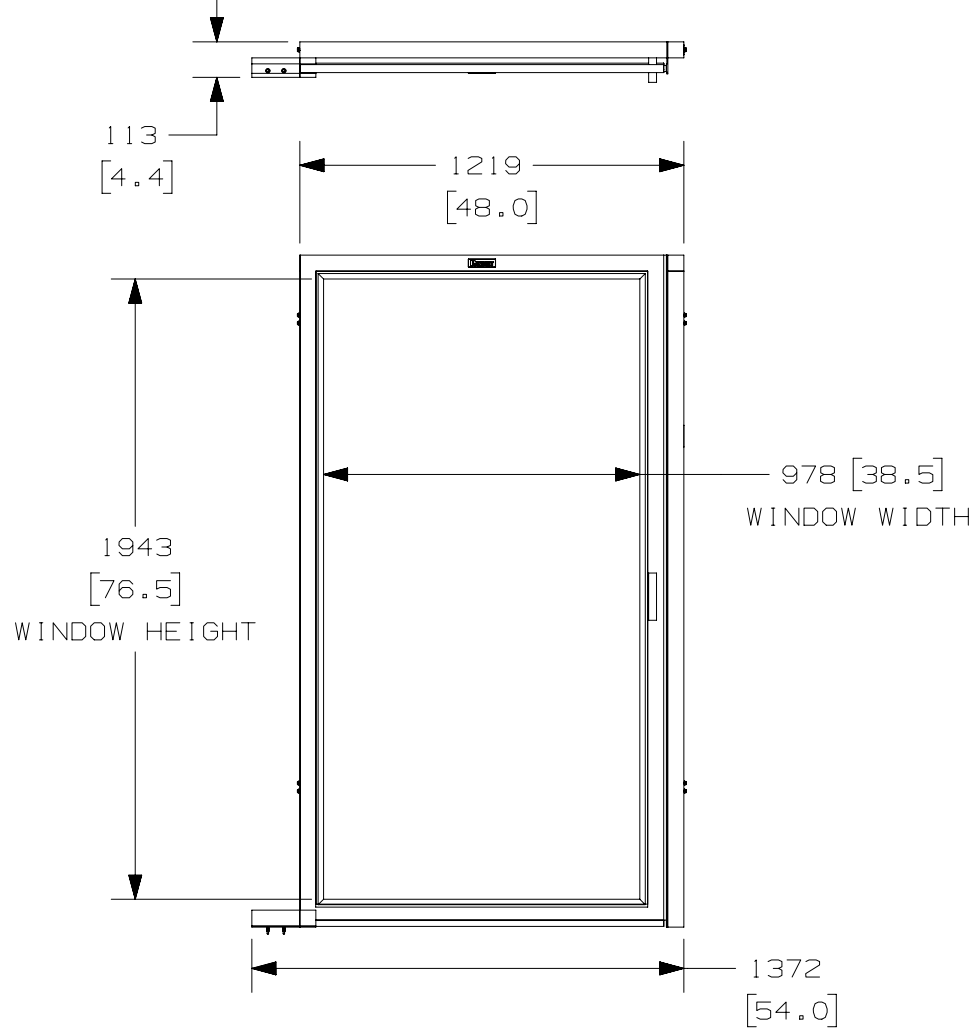

THIS COPY IS PROVIDED ON A RESTRICTED BASIS AND IS NOT TO BE USED IN ANY WAY DETRIMENTAL TO THE INTERESTS OF PANDUIT CORP.

| | | | | |
|------------------------|----------|---|-------|------|
| TITLE | | NET-CONTAIN USRC LH SINGLE SLIDING DOORS FINISHED GOOD (CUSR1SDLH**) | | |
| | | CUSTOMER DRAWING | | |
| ITEM REVISION NAME | | 14V467CD/03 | | |
| DATASET FILE NAME | | 14V467CD/DC_03A | | |
| MATERIAL: | | N/A | | |
| DRAWING NUMBER: | | 14V467CD-DC | | |
| THIRD ANGLE PROJECTION | |  | | |
| DRAWN BY | DATE | CHK | SCALE | SIZE |
| MEX-JAGC | 11/25/15 | | NONE | A |
| SHT 2 OF 2 | | | | |