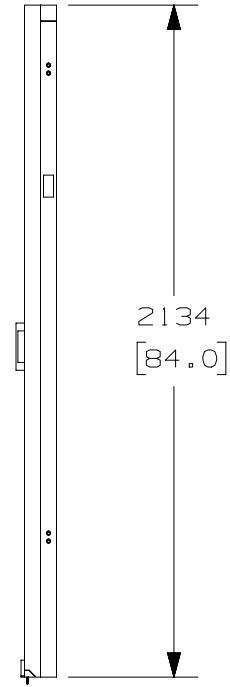

THIS COPY IS PROVIDED ON A RESTRICTED BASIS AND IS NOT TO BE USED IN ANY WAY DETRIMENTAL TO THE INTERESTS OF PANDUIT CORP.

| | | | | |
|------------------------|----------|---|-------|------|
| TITLE | | NET-CONTAIN USRC LH SINGLE SLIDING DOORS FINISHED GOOD (CUSR1SDLH**) | | |
| | | CUSTOMER DRAWING | | |
| ITEM REVISION NAME | | 14V467CD/03 | | |
| DATASET FILE NAME | | 14V467CD/DC_03A | | |
| MATERIAL: | | N/A | | |
| DRAWING NUMBER: | | 14V467CD-DC | | |
| THIRD ANGLE PROJECTION | |  | | |
| DRAWN BY | DATE | CHK | SCALE | SIZE |
| MEX-JAGC | 11/25/15 | | NONE | A |
| SHT 2 OF 2 | | | | |