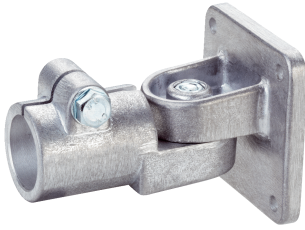

Terminal bracket

SICK
Sensor Intelligence.

Ordering information

Type	Part no.
Terminal bracket	2068919

Other models and accessories → www.sick.com/

Detailed technical data

Technical specifications

Accessory group	Terminal and alignment brackets
Accessory family	Terminal brackets
Description	Link clamp with screws
Diameter	30 mm