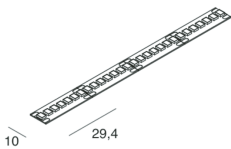

STRIP LED

100940.99

novalux
ITALIAN LIGHTING DESIGN SINCE 1948

Features

Use: Indoor
Dimming: WITH ACCESSORY
Emergency: WITH ACCESSORY
L: 5000mm
A: 10mm
Warranty: 5 years
Weight: 0.155kg

Tech data

Luminous flux in emergency: L min = 30 L max = 130 - 1h: 17% / 3h: 7%
IP: 20
Insulation class: III
Supply voltage: 24 Vdc
Energy efficiency class: E
SELV: No

Source

Light source: LED
Source power: 19.2W/m
Source luminous flux: 2176lm
Colour temperature: 4000K
CRI: >90
LED lifespan: 30000h L70 B20

Compliance

CEI EN 60598-1:2015 + A11:2009. IEC 60598-2:2015 2-1

Standards

Photobiological risk: RISK GROUP 1 Certified fixture in RISK GROUP 1 (Low Risk)-The fixture does not pose a hazard due to normal behavioral limitations on exposure - in accordance with CEI EN 62471:2010-01, IEC TR 62778:2014.

CAM edilizia: The product complies with the requirements for public buildings, ministerial decree of 23rd June 2022 n.256.

[View more product info](#)

Novalux S.r.l. via Marzabotto, 2 40050 Funo di Argelato (BO) Italy
Tel: +39 051 860558 · Fax +39 051 6647859 · Mail: info@novalux.it · VAT number 00536541204 · novalux.com
Company subject to the management and coordination by SLV GmbH

This technical data sheet is owned by Novalux S.r.l., all rights reserved. Novalux S.r.l. reserves the right to make changes without prior notice.