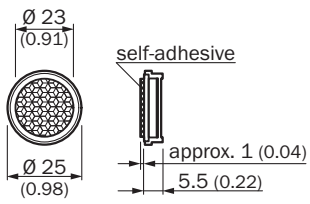

### Detailed technical data

#### Technical specifications

<b>Accessory group</b>	Reflectors
<b>Accessory family</b>	Fine triple reflectors
<b>Description</b>	Fine triple, self-adhesive, suitable for laser sensors, Ø 23 mm
<b>Diameter</b>	25.2 mm
<b>Reflective area</b>	21 mm
<b>Mounting system type</b>	Self-adhesive
<b>Ambient operating temperature</b>	-30 °C ... +65 °C
<b>Material</b>	PMMA/ABS

## Dimensional drawing (Dimensions in mm (inch))