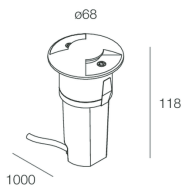

Standards

Photobiological risk: RISK GROUP 0 Certified fixture in EXEMPT GROUP, in accordance with CEI EN 62471:2010-01, IEC TR 62778:2014.

[View more product info](#)