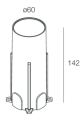

Features

Use: Outdoor
Type of installation: INCASSO A PAVIMENTO
Emission: GRAZING
Colour: BRUSHED STAINLESS AISI 316
Dimming: ON/OFF
Emergency: NO
H: 115mm
ø: Ø68
Warranty: 5 years
Weight: 0.31kg

Tech data

[View more product info](#)

MOUNTING ACCESSORIES

AZIMUT: CASSAFORMA

111203.99