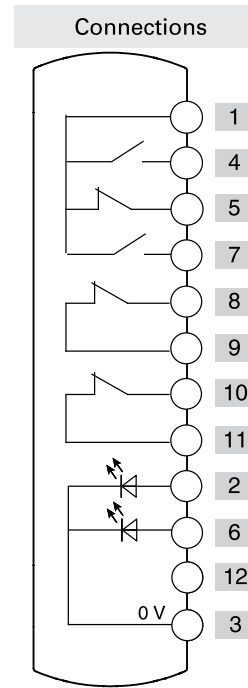

Closing cap

Closing cap

Illuminated  
button  
spring-return

Emergency  
push button

	Contacts	Diagram
Device 1	1NO	
Device 2	1NC	
Device 3	1NO	
Device 4	2NC	

Connector	M12 with 12 pole at the bottom	
-----------	-----------------------------------	--